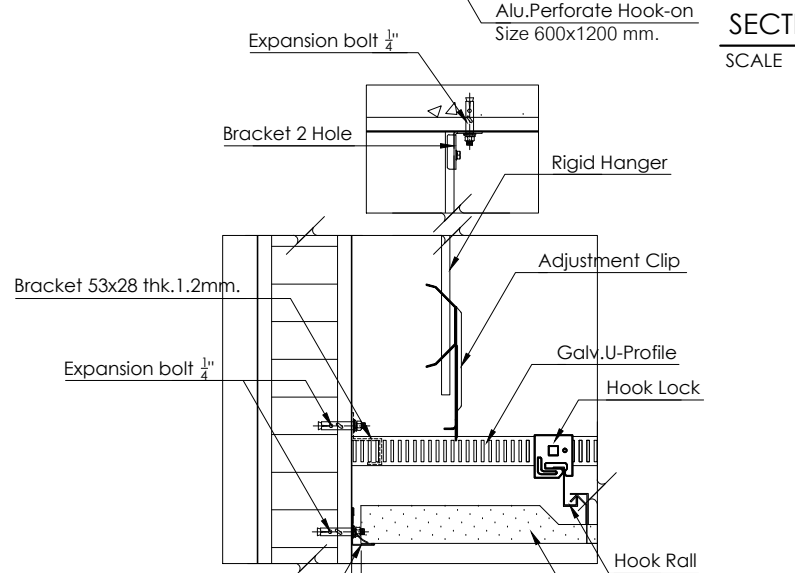

REVISION	DESCRIPTION	DATE	CHECKED
△			

KEY PLAN
SCALE 1:40
Alu.Perforate Hook-on
Size 600x1200 mm.

SECTION A
SCALE 1:20
Alu.Perforate Hook-on
Size 600x1200 mm.

SECTION B
SCALE 1:20
Alu.Perforate Hook-on
Size 600x1200 mm.

DETAIL 1
SCALE 1:8
Alu.Perforate Hook-on
Size 600x1200 mm.

DETAIL 2
SCALE 1:8
Alu.Perforate Hook-on
Size 600x1200 mm.

<p>Fameline ARCHITECTURAL PRODUCTS WARNING: ALL DESIGN AND DRAWING ARE PROPERTY OF FAMELINE PRODUCTS CO.,LTD. CANNOT USED WITHOUT THEIR PERMISSION</p>	PROJECT:	REFERENCE:	CHECKED BY:	DRAWN BY: FAMELINE		DWG. №
	STANDARD DRAWING	DSR No. -		ISSUE : 0	DATE : 00/00/0000	00 / SH-01
	TITLE:	Revision : 0	APPROVED BY (PDM)	SCALE :	REVISION 0	TOTAL
	HOOK-ON SYSTEM					0