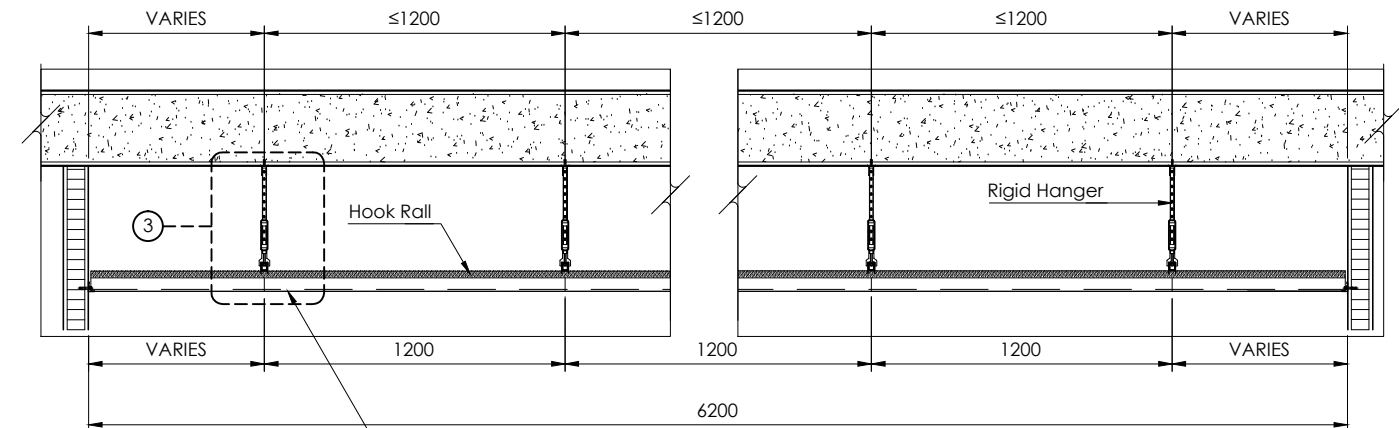

REVISION	DESCRIPTION	DATE	CHECKED
△			

KEY PLAN
SCALE 1:40
Alu.Perforate Hook-on
Size 600x1200 mm.

SECTION A
SCALE 1:20
Alu.Perforate Hook-on
Size 600x1200 mm.

SECTION B
SCALE 1:20
Alu.Perforate Hook-on
Size 600x1200 mm.

DETAIL 1
SCALE 1:8
Alu.Perforate Hook-on
Size 600x1200 mm.

DETAIL 2
SCALE 1:8
Alu.Perforate Hook-on
Size 600x1200 mm.

<p>Fameline ARCHITECTURAL PRODUCTS WARNING: ALL DESIGN AND DRAWING ARE PROPERTY OF FAMELINE PRODUCTS CO.,LTD. CANNOT USED WITHOUT THEIR PERMISSION</p>	PROJECT:	REFERENCE:	CHECKED BY:	DRAWN BY: FAMELINE		DWG. №
	STANDARD DRAWING	DSR No. -		ISSUE : 0	DATE : 00/00/0000	00 / SH-01
	TITLE:	Revision : 0	APPROVED BY (PDM)	SCALE :	REVISION 0	TOTAL
	HOOK-ON SYSTEM					0