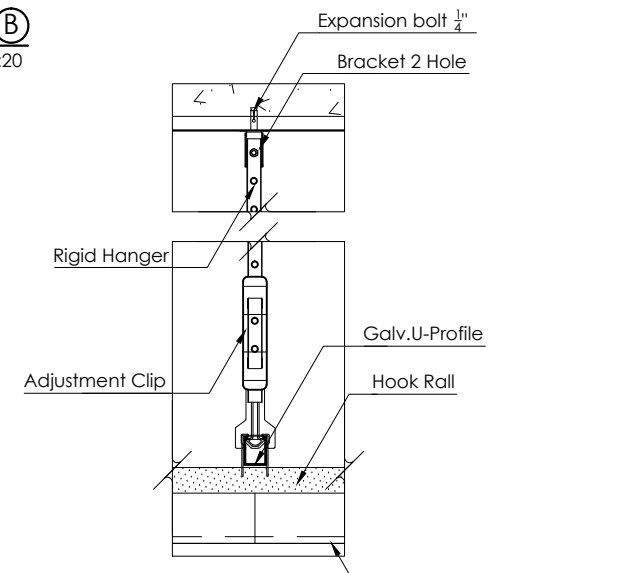

REVISION	DESCRIPTION	DATE	CHECKED
△			

KEY PLAN
SCALE 1:40
Alu.Perforate Hook-on
Size 600x1200 mm.

SECTION A
SCALE 1:20
Alu.Perforate Hook-on
Size 600x1200 mm.

SECTION B
SCALE 1:20
Alu.Perforate Hook-on
Size 600x1200 mm.

DETAIL 1
SCALE 1:8
Alu.Perforate Hook-on
Size 600x1200 mm.

DETAIL 2
SCALE 1:8
Alu.Perforate Hook-on
Size 600x1200 mm.

<p>Fameline ARCHITECTURAL PRODUCTS WARNING: ALL DESIGN AND DRAWING ARE PROPERTY OF FAMELINE PRODUCTS CO.,LTD. CANNOT USED WITHOUT THEIR PERMISSION</p>	PROJECT:	REFERENCE:	CHECKED BY:	DRAWN BY: FAMELINE		DWG. №
	STANDARD DRAWING	DSR No. -		ISSUE : 0	DATE : 00/00/0000	00 / SH-01
	TITLE:	Revision : 0	APPROVED BY (PDM)	SCALE :	REVISION 0	TOTAL
	HOOK-ON SYSTEM					0