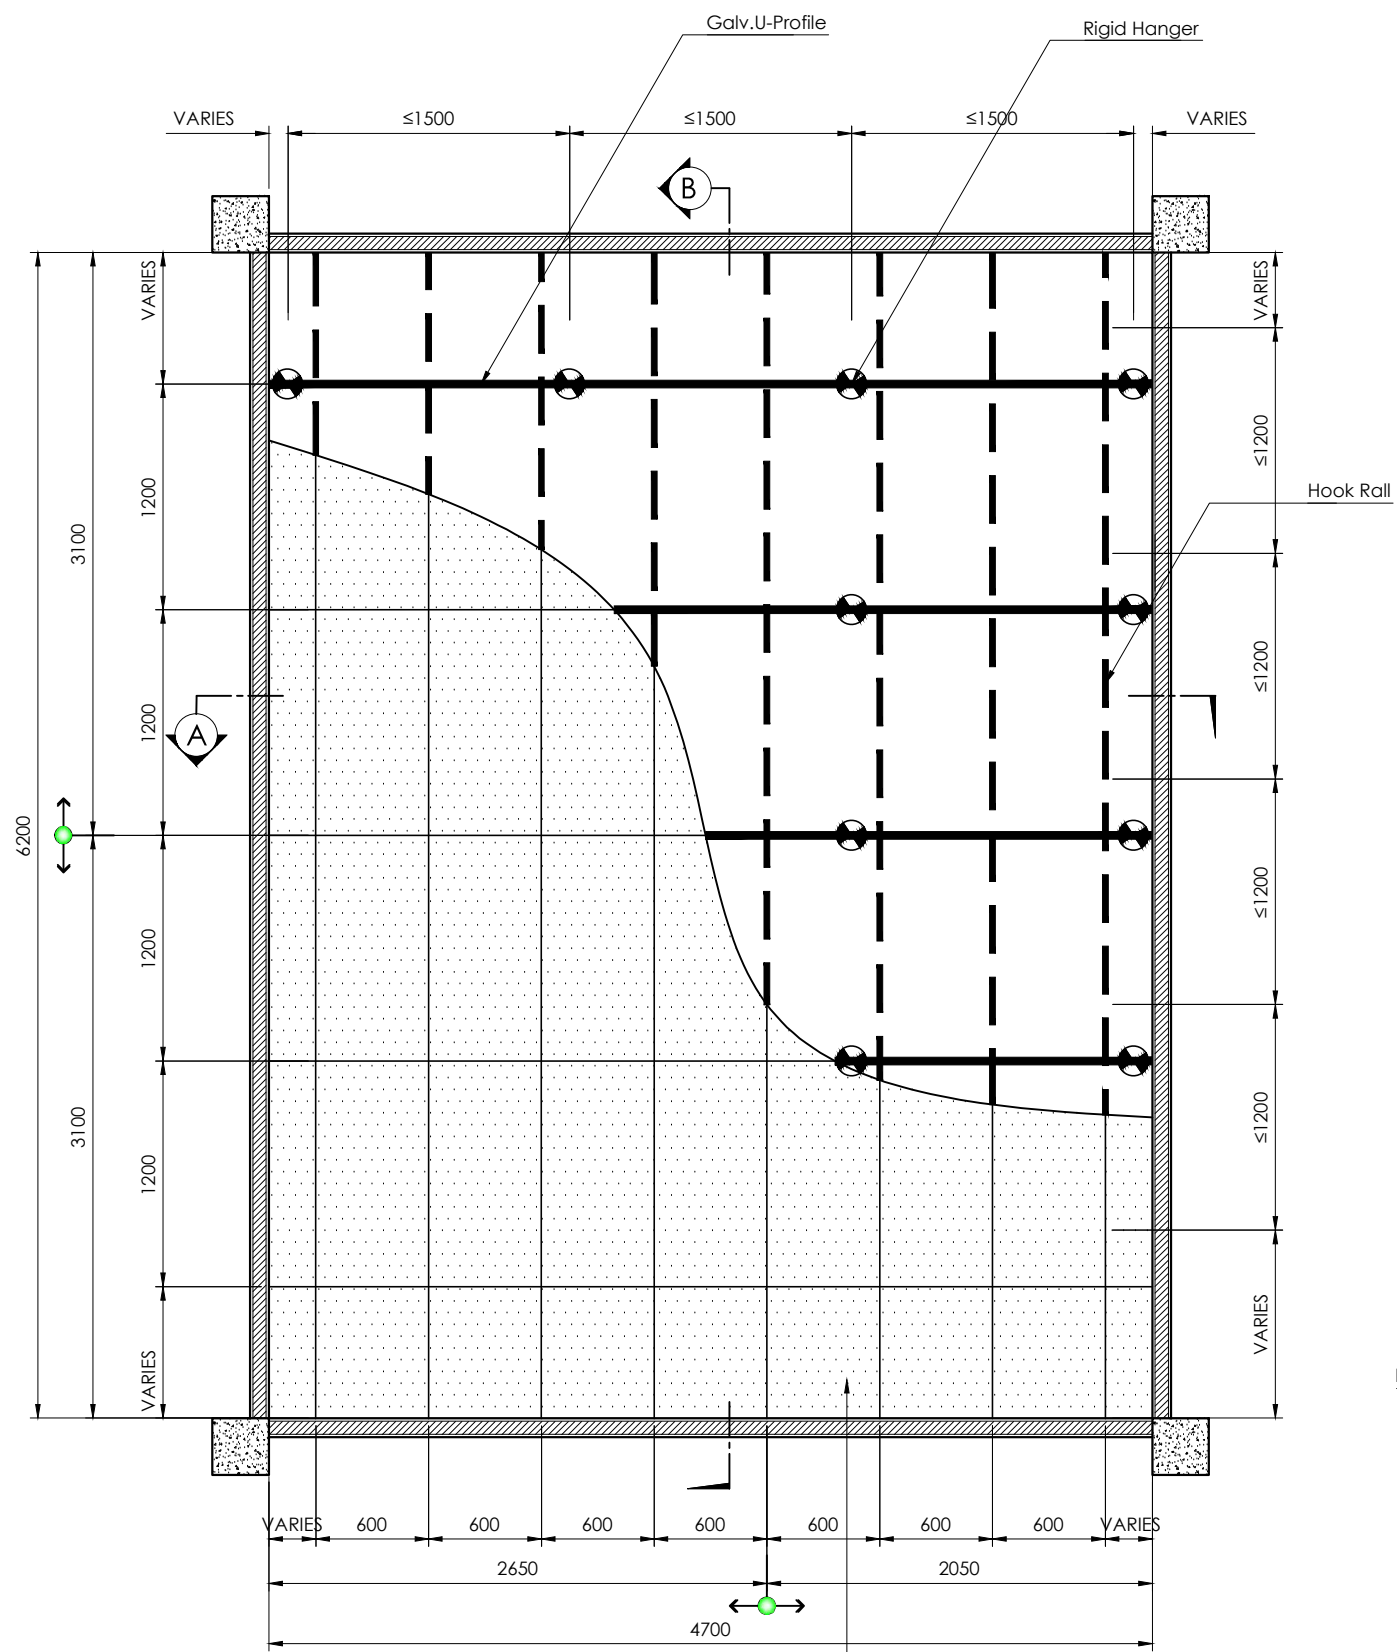

REVISION	DESCRIPTION	DATE	CHECKED
△			

KEY PLAN
SCALE 1:40
Alu.Perforate Hook-on
Size 600x1200 mm.

SECTION A
SCALE 1:20
Alu.Perforate Hook-on
Size 600x1200 mm.

SECTION B
SCALE 1:20
Alu.Perforate Hook-on
Size 600x1200 mm.

DETAIL 1
SCALE 1:8
Alu.Perforate Hook-on
Size 600x1200 mm.

DETAIL 2
SCALE 1:8
Alu.Perforate Hook-on
Size 600x1200 mm.

<p>Fameline ARCHITECTURAL PRODUCTS WARNING: ALL DESIGN AND DRAWING ARE PROPERTY OF FAMELINE PRODUCTS CO.,LTD. CANNOT USED WITHOUT THEIR PERMISSION</p>	PROJECT:	REFERENCE:	CHECKED BY:	DRAWN BY: FAMELINE		DWG. №
	STANDARD DRAWING	DSR No. -		ISSUE : 0	DATE : 00/00/0000	00 / SH-01
	TITLE:	Revision : 0	APPROVED BY (PDM)	SCALE :	REVISION 0	TOTAL
	HOOK-ON SYSTEM					0