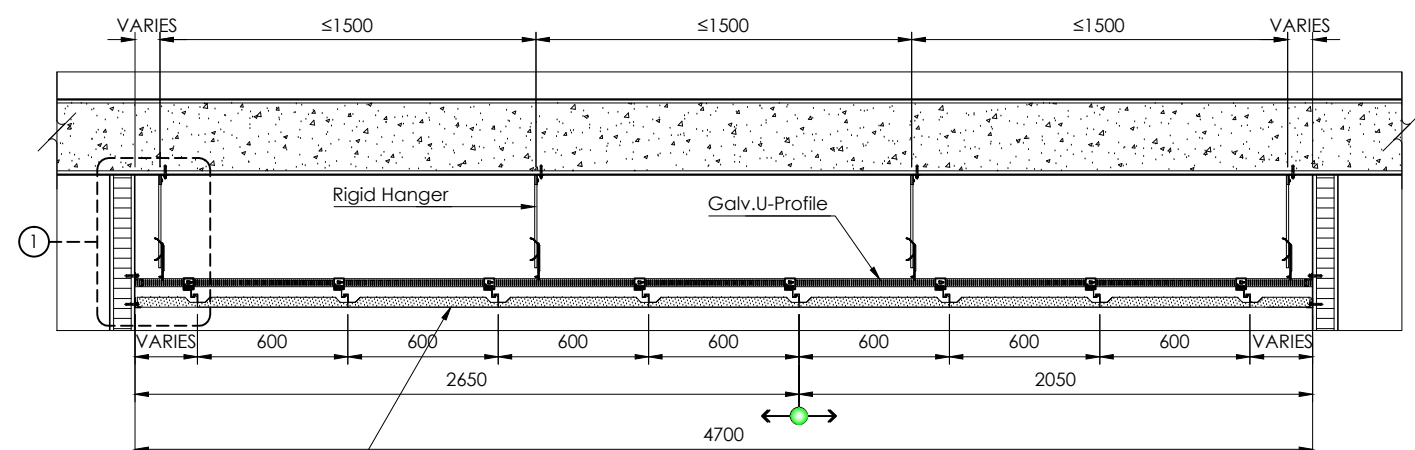

REVISION	DESCRIPTION	DATE	CHECKED
△			

KEY PLAN
SCALE 1:40
Alu.Perforate Hook-on
Size 600x1200 mm.

SECTION A
SCALE 1:20
Alu.Perforate Hook-on
Size 600x1200 mm.

SECTION B
SCALE 1:20
Alu.Perforate Hook-on
Size 600x1200 mm.

DETAIL 1
SCALE 1:8
Alu.Perforate Hook-on
Size 600x1200 mm.

DETAIL 2
SCALE 1:8
Alu.Perforate Hook-on
Size 600x1200 mm.

<p>Fameline ARCHITECTURAL PRODUCTS WARNING: ALL DESIGN AND DRAWING ARE PROPERTY OF FAMELINE PRODUCTS CO.,LTD. CANNOT USED WITHOUT THEIR PERMISSION</p>	PROJECT:	REFERENCE:	CHECKED BY:	DRAWN BY: FAMELINE		DWG. №
	STANDARD DRAWING	DSR No. -		ISSUE : 0	DATE : 00/00/0000	00 / SH-01
	TITLE:	Revision : 0	APPROVED BY (PDM)	SCALE :	REVISION 0	TOTAL
	HOOK-ON SYSTEM					0